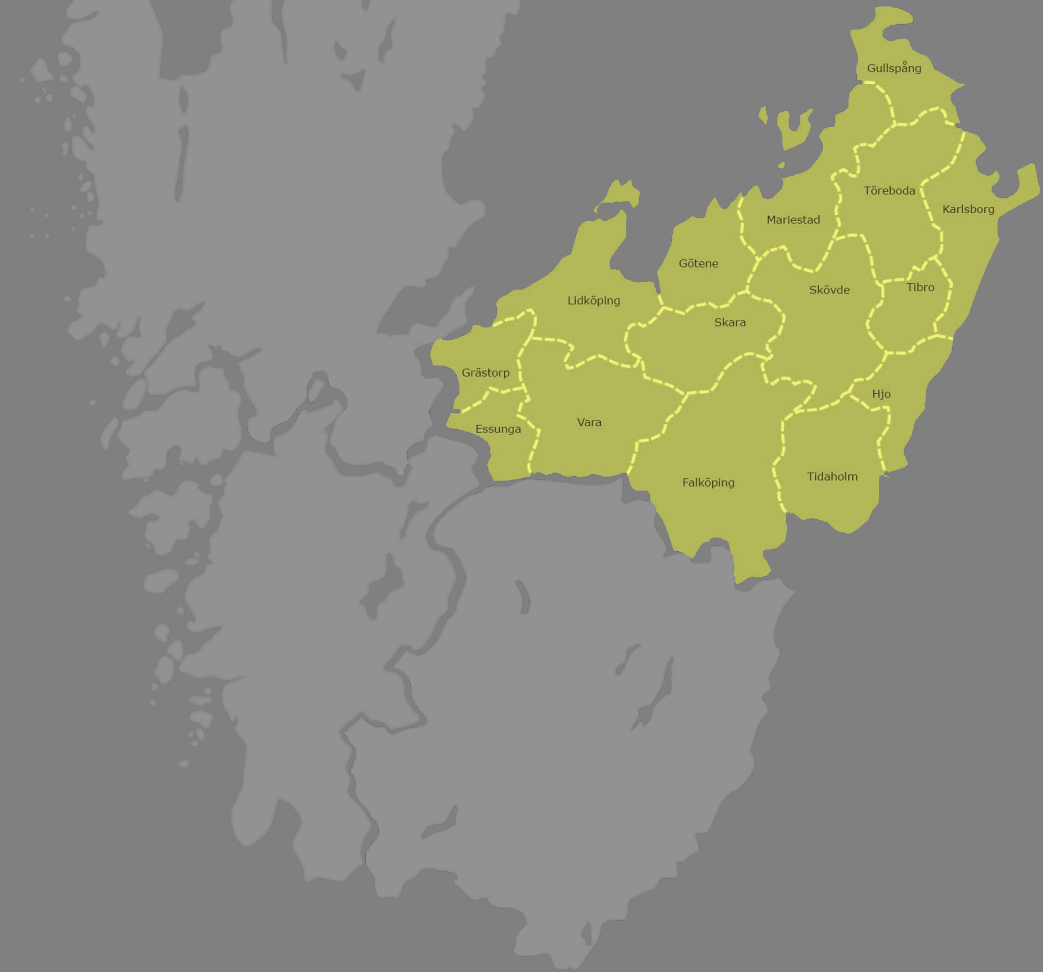

skaraborgs
kommunalförbund

23/11
2022

Framtidens kompetensutmaning i Skaraborg

Skaraborg – En del av Västsverige

A map of the Skaraborg region in Sweden, overlaid with a complex network of white lines representing connections. Several areas are highlighted in yellow, and a blue line traces a path through the network. The background is a dark grey map of the region.

Nätverkstaden Skaraborg